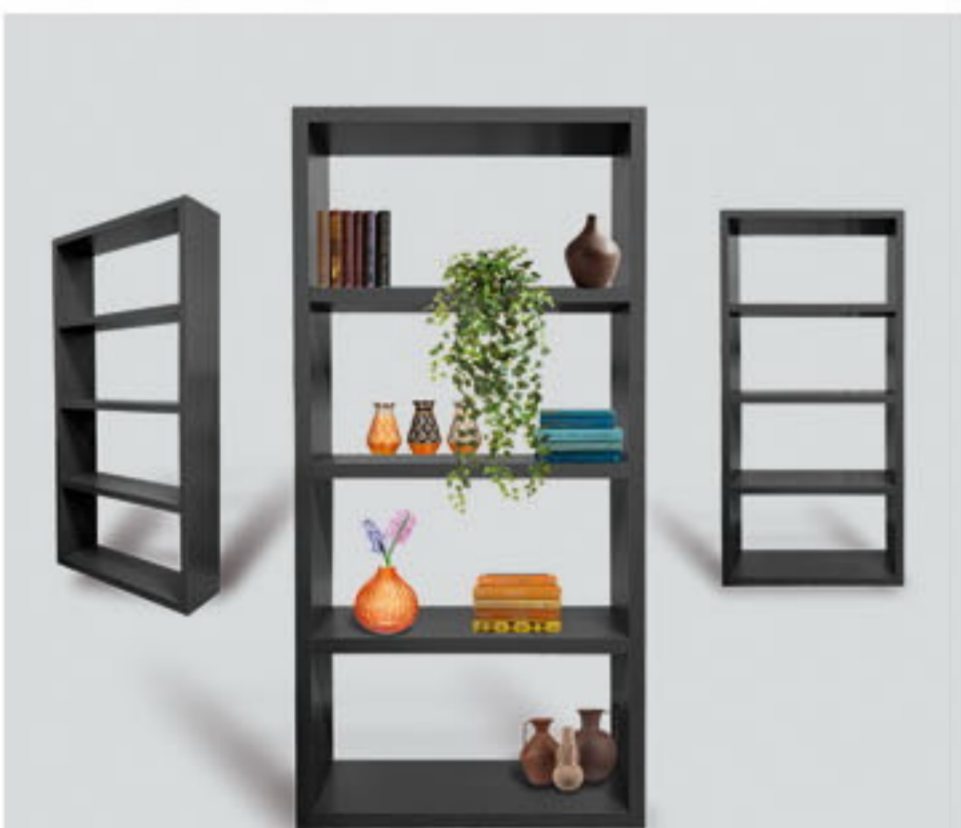

Polica "LIBERIA 095"/antracit/880x292xH1834cm

66,-

~~78,-~~